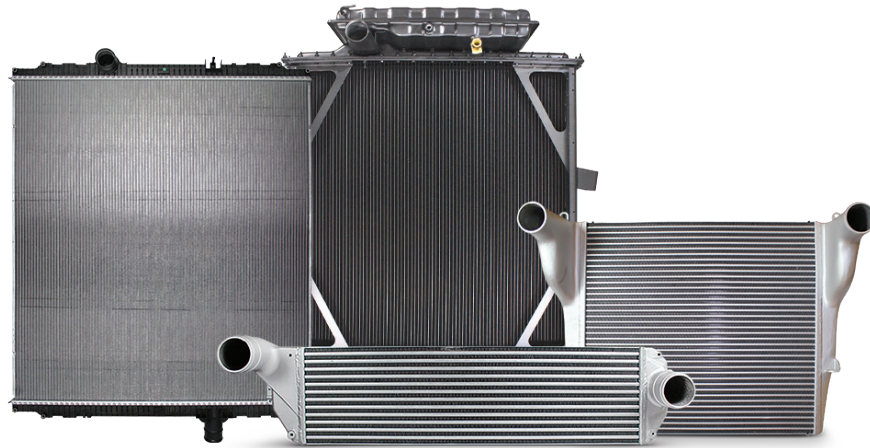

TAKE ADVANTAGE OF NORTHERN RADIATOR PRODUCT SPECIALS

Northern Radiator offers hundreds of quality radiator and charge air cooler models for thousands of truck and bus applications. They are designed and built to meet or exceed OEM standards. Make sure to take advantage of this special pricing and save.